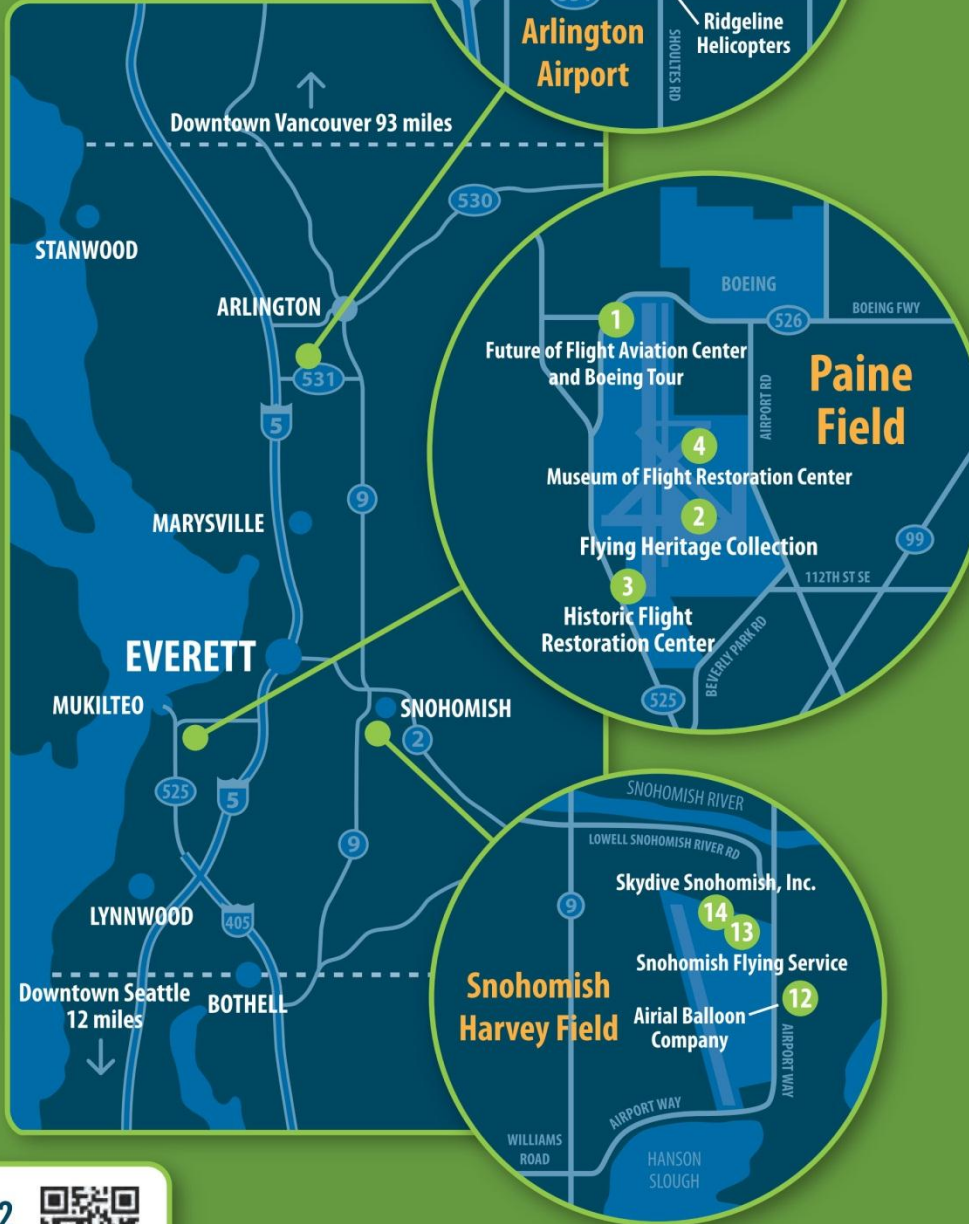

↓ ENTER ↓

www.myoncell.mobi/14255070442

Or Dial (425) 507-0442 for Audio-only

ENJOY OTHER SNOHOMISH COUNTY MOBILE TOURS
www.oncell.com